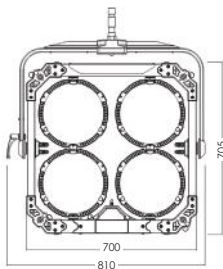

## Optional

Softbox + eggcrate

Octagonal  
softbox

Diffuser\*4

Dome diffuser\*4

Model	LC-04
Rated power	640w
Color	RGBW, full-color mixing
Color rendering index	CRI>95, TLCI>97
Color temperature	2000K-20000K
Dimming range	0% - 100%, adjustable with 0.1% precision
Control methods	On-board control, CRMX, APP, wired DMX, wireless DMX
Tilt angle	360° overall rotation, light head can rotate 15° left and right
Dimming modes	Linear/S-curve/Exponential/Logarithmic/TV
Lighting effects	17
LED lifespan	50,000 hours (brightness not less than 70%)
Weight (with yoke)	24.5kg
IP rating	IP54