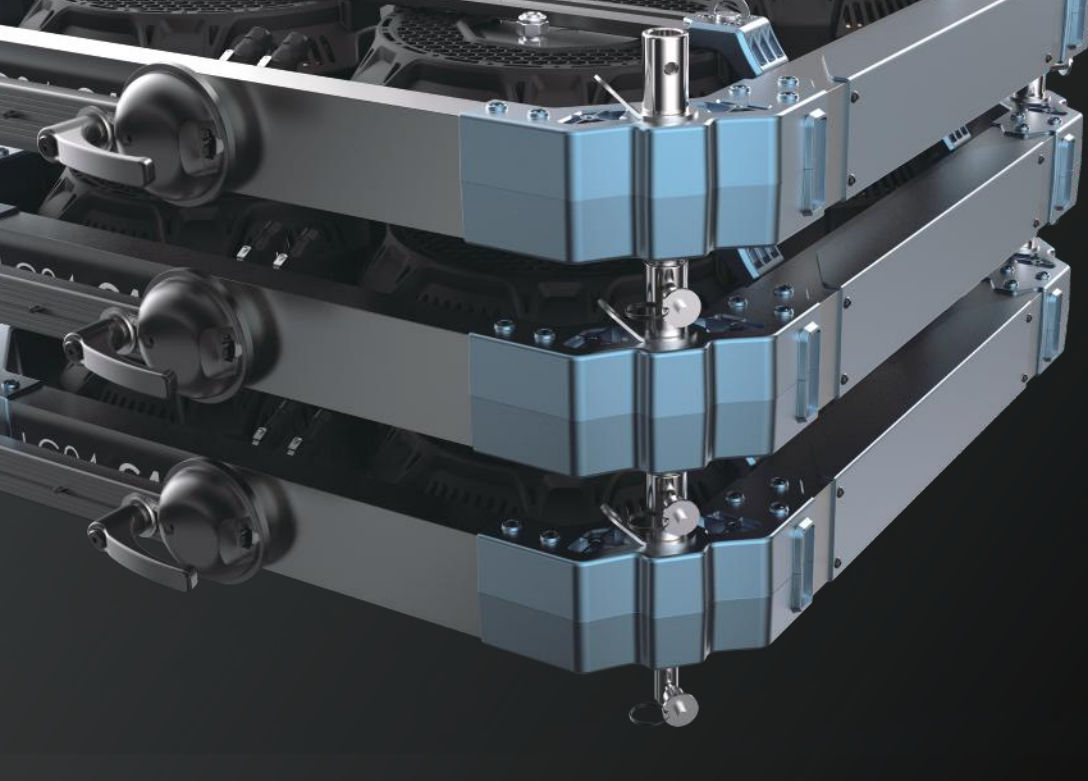

Compact and integrated design

The power supply of a Combi light is hidden into the frame, making it more convenient for mobile use. You are allowed to stack Combi Matrix lights for transportation and storage. This can help to save storage space and reduce transportation costs.