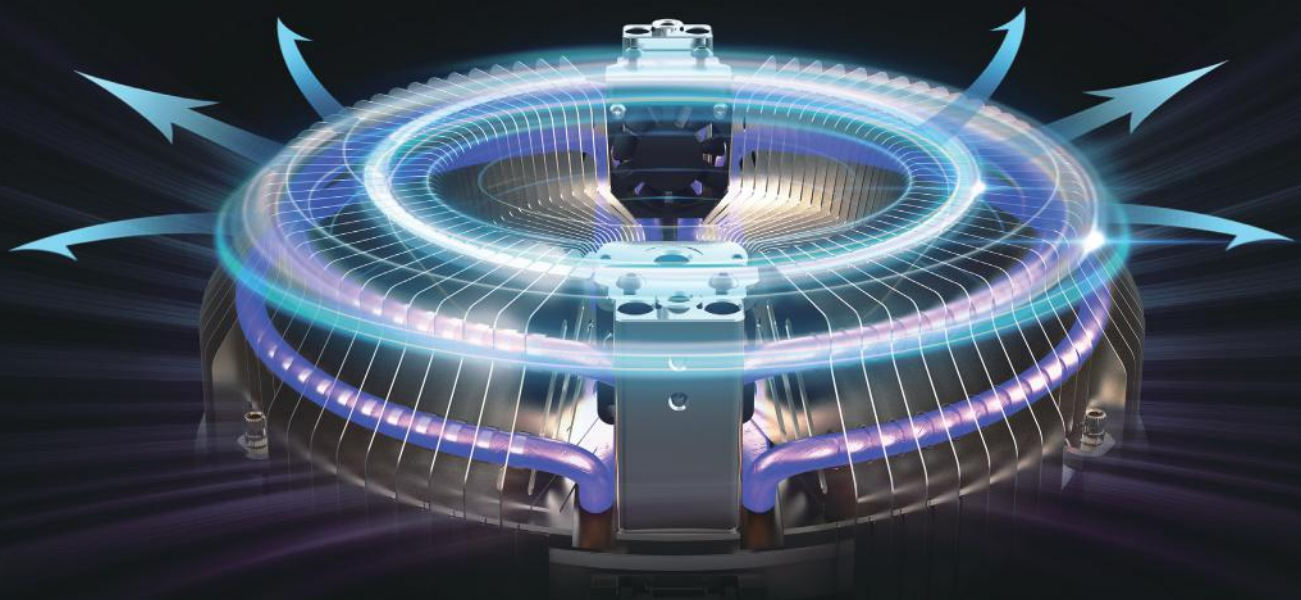

Powerful heat dissipation system

We adopt a new heat dissipation concept: Combining the sunflower-style metal fins and heat pipes, and the unique air inlet and outlet design. This greatly increase the heat dissipation performance and heat conduction efficiency of the dissipation system. Because of that, the light source's luminous efficiency, color accuracy, and long-term stability during operation can be guaranteed.