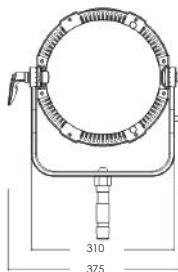

COMBI LC-01

Parameters

Model	LC-01
Rated power	160w
Color	RGBW, full-color mixing
Color rendering index	CRI>95, TLCI>97
Color temperature	2000K-20000K
Dimming range	0% - 100%, adjustable with 0.1% precision
Control methods	On-board control, CRMX, APP, wired DMX, wireless DMX
Tilt angle	360° overall rotation, light head can rotate 15° left and right
Dimming modes	Linear/S-curve/Exponential/Logarithmic/TV
Lighting effects	17
LED lifespan	50,000 hours (brightness not less than 70%)
Weight (with yoke)	5kg
IP rating	IP54