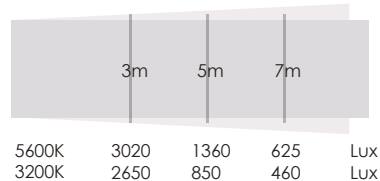

## Parameters

Model	LC-01
Rated power	160w
Color	RGBW, full-color mixing
Color rendering index	CRI>95, TLCI>97
Color temperature	2000K-20000K
Dimming range	0% - 100%, adjustable with 0.1% precision
Control methods	On-board control, CRMX, APP, wired DMX, wireless DMX
Tilt angle	360° overall rotation, light head can rotate 15° left and right
Dimming modes	Linear/S-curve/Exponential/Logarithmic/TV
Lighting effects	17
LED lifespan	50,000 hours (brightness not less than 70%)
Weight (with yoke)	5kg
IP rating	IP54