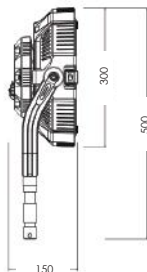

COMBI LC-01

Parameters

Model	LC-01
Rated power	160w
Color	RGBW, full-color mixing
Color rendering index	CRI>95, TLCI>97
Color temperature	2000K-20000K
Dimming range	0% - 100%, adjustable with 0.1% precision
Control methods	On-board control, CRMX, APP, wired DMX, wireless DMX
Tilt angle	360° overall rotation, light head can rotate 15° left and right
Dimming modes	Linear/S-curve/Exponential/Logarithmic/TV
Lighting effects	17
LED lifespan	50,000 hours (brightness not less than 70%)
Weight (with yoke)	5kg
IP rating	IP54