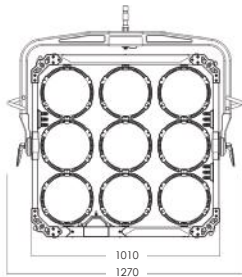

## Optional

Softbox + eggcrate

Diffuser\*9

Dome diffuser\*9

COMBI LC-09

Parameters

Model	LC-09
Rated power	1440w
Color	RGBW, full-color mixing
Color rendering index	CRI>95, TLCI>97
Color temperature	2000K-20000K
Dimming range	0% - 100%, adjustable with 0.1% precision
Control methods	On-board control, CRMX, APP, wired DMX, wireless DMX
Tilt angle	360° overall rotation, light head can rotate 15° left and right
Dimming modes	Linear/S-curve/Exponential/Logarithmic/TV
Lighting effects	17
LED lifespan	50,000 hours (brightness not less than 70%)
Weight (with yoke)	50.7kg
IP rating	IP54