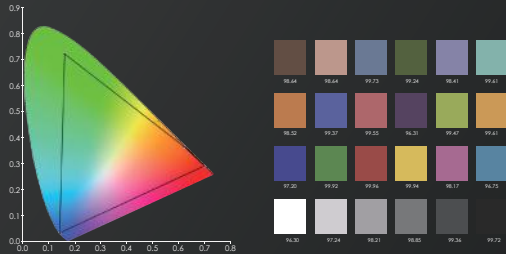

Wider color gamut, true color reproduction

Combi series has powerful output and outstanding color performance. Its color rendering indexes in terms of TM-30-18 are amazing both at color saturation (Rg) and color fidelity (Rf). Combi series LED Matrix lights are excellent lighting fixtures for providing excellent for film industry.

CRI
AVG **95**

TLCI
AVG **97**

TM-30 Rg
AVG **102**

TM-30 Rf
AVG **95**