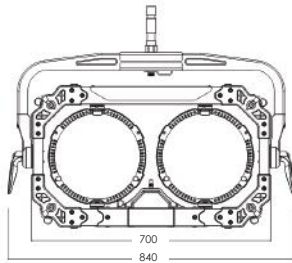

## Optional

Softbox + eggcrate

Diffuser\*2

Dome diffuser\*2

COMBI LC-02

Parameters

Model	LC-02
Rated power	320w
Color	RGBW, full-color mixing
Color rendering index	CRI>95, TLCI>97
Color temperature	2000K-20000K
Dimming range	0% - 100%, adjustable with 0.1% precision
Control methods	On-board control, CRMX, APP, wired DMX, wireless DMX
Tilt angle	360° overall rotation, light head can rotate 15° left and right
Dimming modes	Linear/S-curve/Exponential/Logarithmic/TV
Lighting effects	17
LED lifespan	50,000 hours (brightness not less than 70%)
Weight (with yoke)	15.5kg
IP rating	IP54