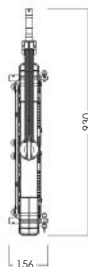

Model	LC-04
Rated power	640w
Color	RGBW, full-color mixing
Color rendering index	CRI>95, TLCI>97
Color temperature	2000K-20000K
Dimming range	0% - 100%, adjustable with 0.1% precision
Control methods	On-board control, CRMX, APP, wired DMX, wireless DMX
Tilt angle	360° overall rotation, light head can rotate 15° left and right
Dimming modes	Linear/S-curve/Exponential/Logarithmic/TV
Lighting effects	17
LED lifespan	50,000 hours (brightness not less than 70%)
Weight (with yoke)	24.5kg
IP rating	IP54