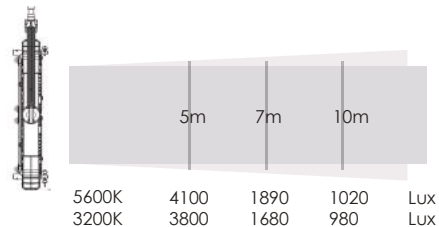

## Optional

Softbox + eggcrate

Octagonal  
softbox

Diffuser\*4

Dome diffuser\*4

Model	LC-04
Rated power	640w
Color	RGBW, full-color mixing
Color rendering index	CRI>95, TLCI>97
Color temperature	2000K-20000K
Dimming range	0% - 100%, adjustable with 0.1% precision
Control methods	On-board control, CRMX, APP, wired DMX, wireless DMX
Tilt angle	360° overall rotation, light head can rotate 15° left and right
Dimming modes	Linear/S-curve/Exponential/Logarithmic/TV
Lighting effects	17
LED lifespan	50,000 hours (brightness not less than 70%)
Weight (with yoke)	24.5kg
IP rating	IP54