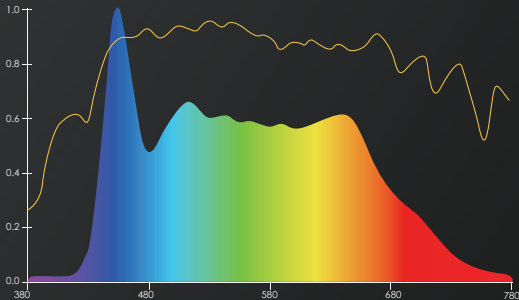

Wider color gamut, true color reproduction

Combi series has powerful output and outstanding color performance. Its color rendering indexes in terms of TM-30-18 are amazing both at color saturation (Rg) and color fidelity (Rf). Combi series LED Matrix lights are excellent lighting fixtures for providing excellent for film industry.

CRI
AVG **95**

TLCI
AVG **97**

TM-30 Rg
AVG **102**

TM-30 Rf
AVG **95**