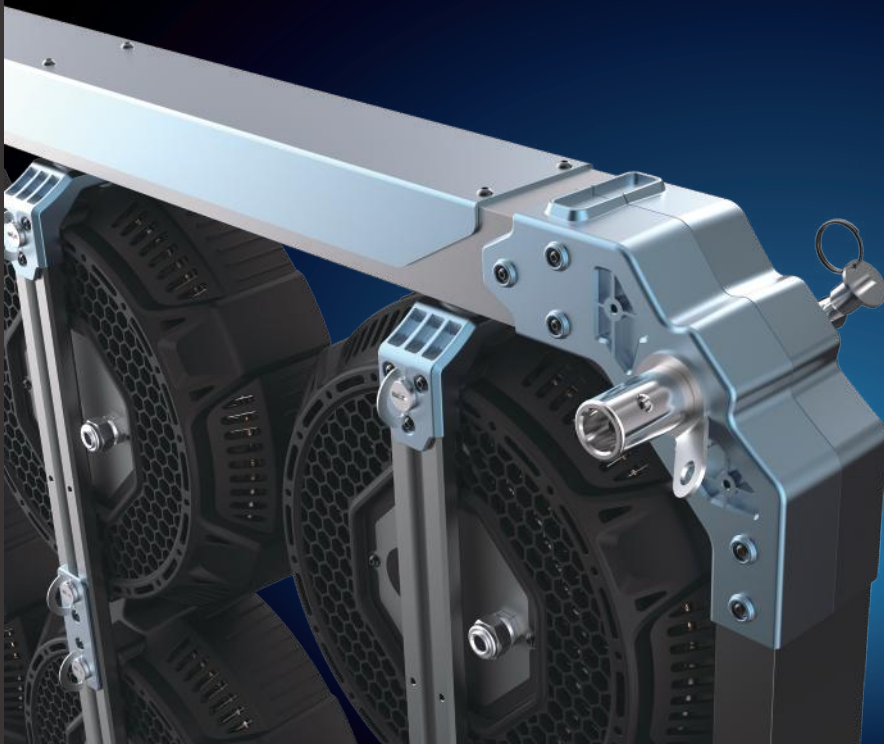

## **Alloy 4 corner joints and carbon-fiber main frame**

The combination of alloy and carbon fiber makes the LED light frame robust, light-weight and durable.